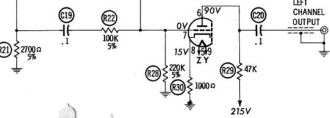

SUB CARRIER CATHODE FOLLOWER

V1a ECC82

SUB CARRIER AMP

V2 ECC83

CATHODE FOLLOWER SUB CARRIER AMP

V3 ECC82

STEREO DIMENSION

R1

MATR AMP

V1b ECC82

RIGHT CHANNEL AF AMP

V3a ECC82

LEFT CHANNEL AF AMP

V4a ECC82

HARMAN-KARDON MX20