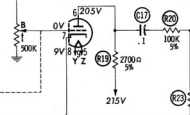

SUB CARRIER CATHODE FOLLOWER

V1a ECC82

SUB CARRIER AMP

V2 ECC83

CATHODE FOLLOWER SUB CARRIER AMP

V3 ECC82

STEREO DIMENSION

R1

MATR AMP

V1b ECC82

RIGHT CHANNEL AF AMP

V3a ECC82

LEFT CHANNEL AF AMP

V4a ECC82

HARMAN-KARDON MX20