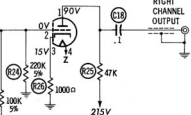

SUB CARRIER CATHODE FOLLOWER

V1a ECC82

SUB CARRIER AMP

V2 ECC83

CATHODE FOLLOWER SUB CARRIER AMP

V3 ECC82

STEREO DIMENSION

R1

MATR AMP

V1b ECC82

RIGHT CHANNEL AF AMP

V3a ECC82

LEFT CHANNEL AF AMP

V4a ECC82

HARMAN-KARDON MX20