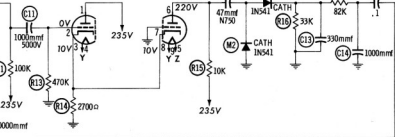

SUB CARRIER CATHODE FOLLOWER

V1a ECC82

SUB CARRIER AMP

V2 ECC83

CATHODE FOLLOWER SUB CARRIER AMP

V3 ECC82

STEREO DIMENSION

R1

MATR AMP

V1b ECC82

RIGHT CHANNEL AF AMP

V3a ECC82

LEFT CHANNEL AF AMP

V4a ECC82

HARMAN-KARDON MX20