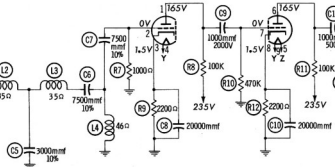

SUB CARRIER CATHODE FOLLOWER

V1a ECC82

SUB CARRIER AMP

V2 ECC83

CATHODE FOLLOWER SUB CARRIER AMP

V3 ECC82

STEREO DIMENSION

R1

MATR AMP

V1b ECC82

RIGHT CHANNEL AF AMP

V3a ECC82

LEFT CHANNEL AF AMP

V4a ECC82

HARMAN-KARDON MX20